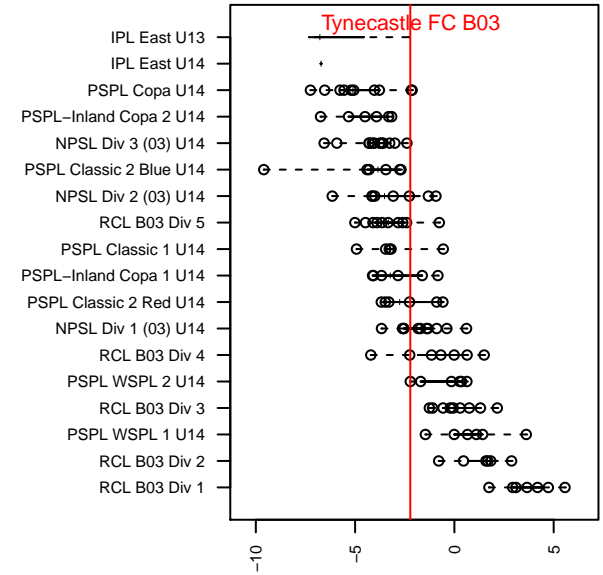

**attack and defense rating
relative to others at age
and all opponents in last 13 months**