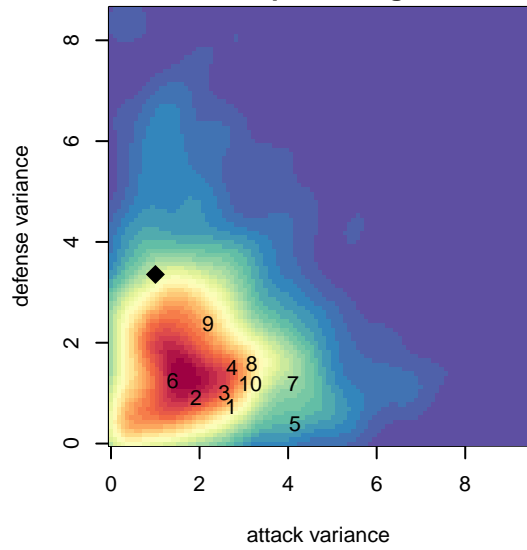

**attack and defense variance (black dot)
relative to other teams
and top 10 in region**