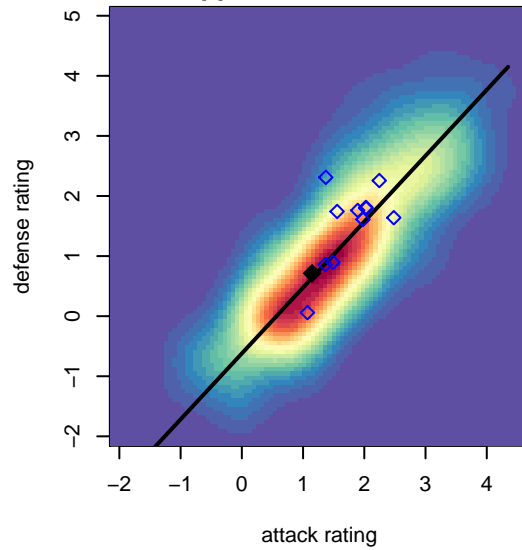

**attack and defense rating
relative to others at age
and all opponents in last 13 months**