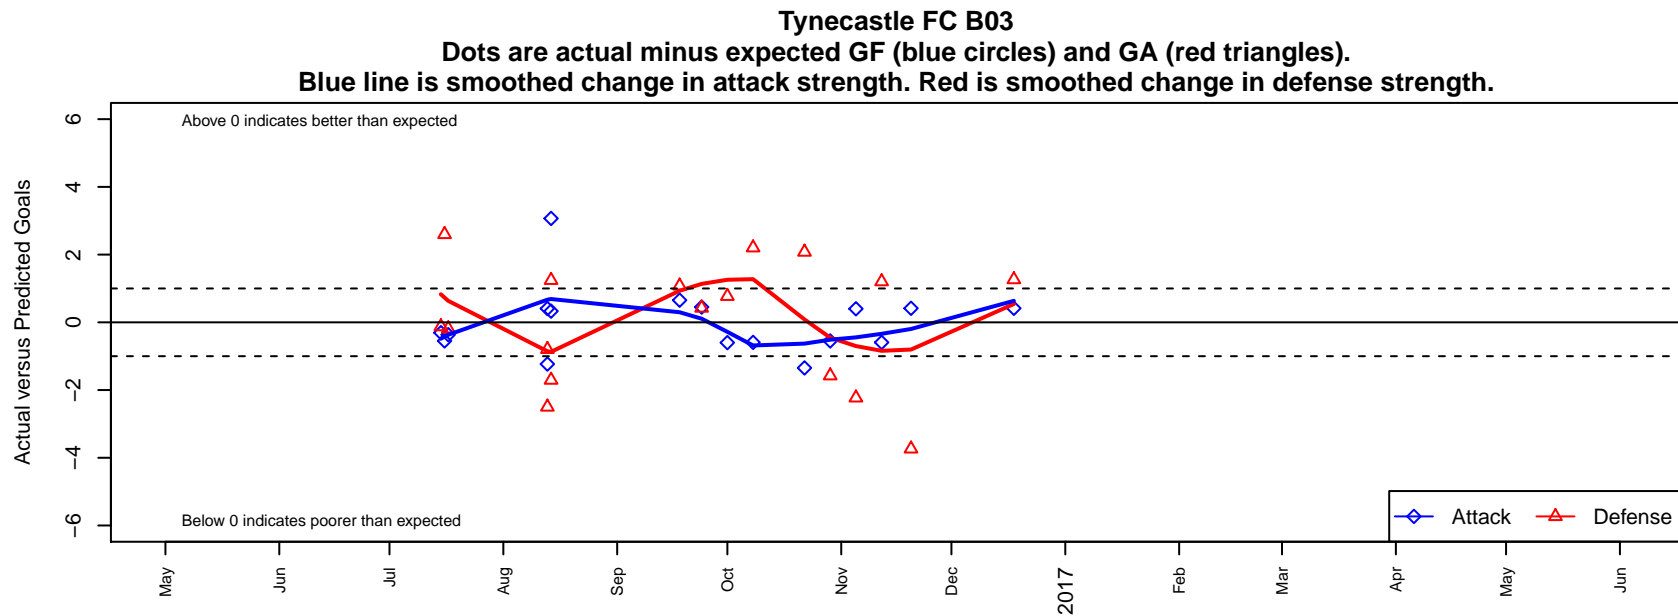

**attack and defense variance (black dot)
relative to other teams
and top 10 in region**

**attack and defense rating
relative to others at age
and all opponents in last 13 months**

Tynecastle FC B03

Tynecastle FC
Everett, WA
B03 total strength=1068
attack=3.15 defense=2.04
fall league = PSPL WSPL 2 U14

alt names used:
TYNECASTLE FC B03
TYNECASTLE FC B03 (WA)
Tynecastle FC Tynecastle B03

Venues played:
2016 Nike Crossfire Challenge Silver Group U1
2016 Central WA Super Cup U14 Gold
2016 PSPL WSPL 2 U14