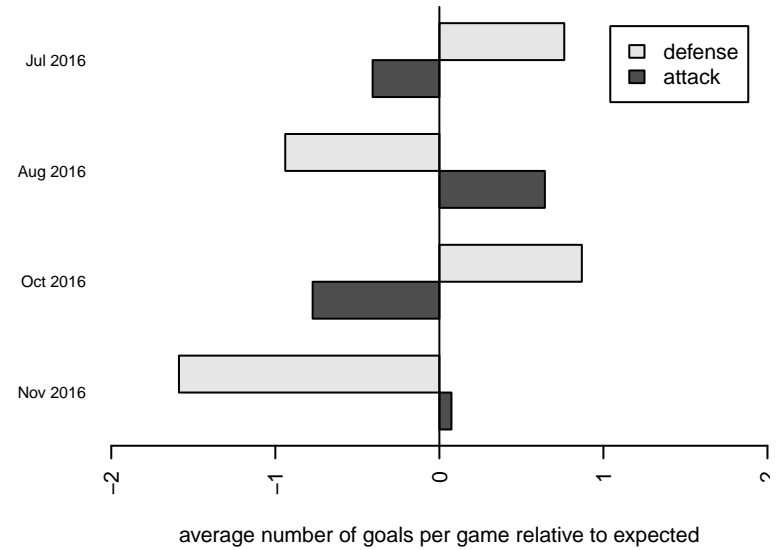

Performance relative to 13 month average